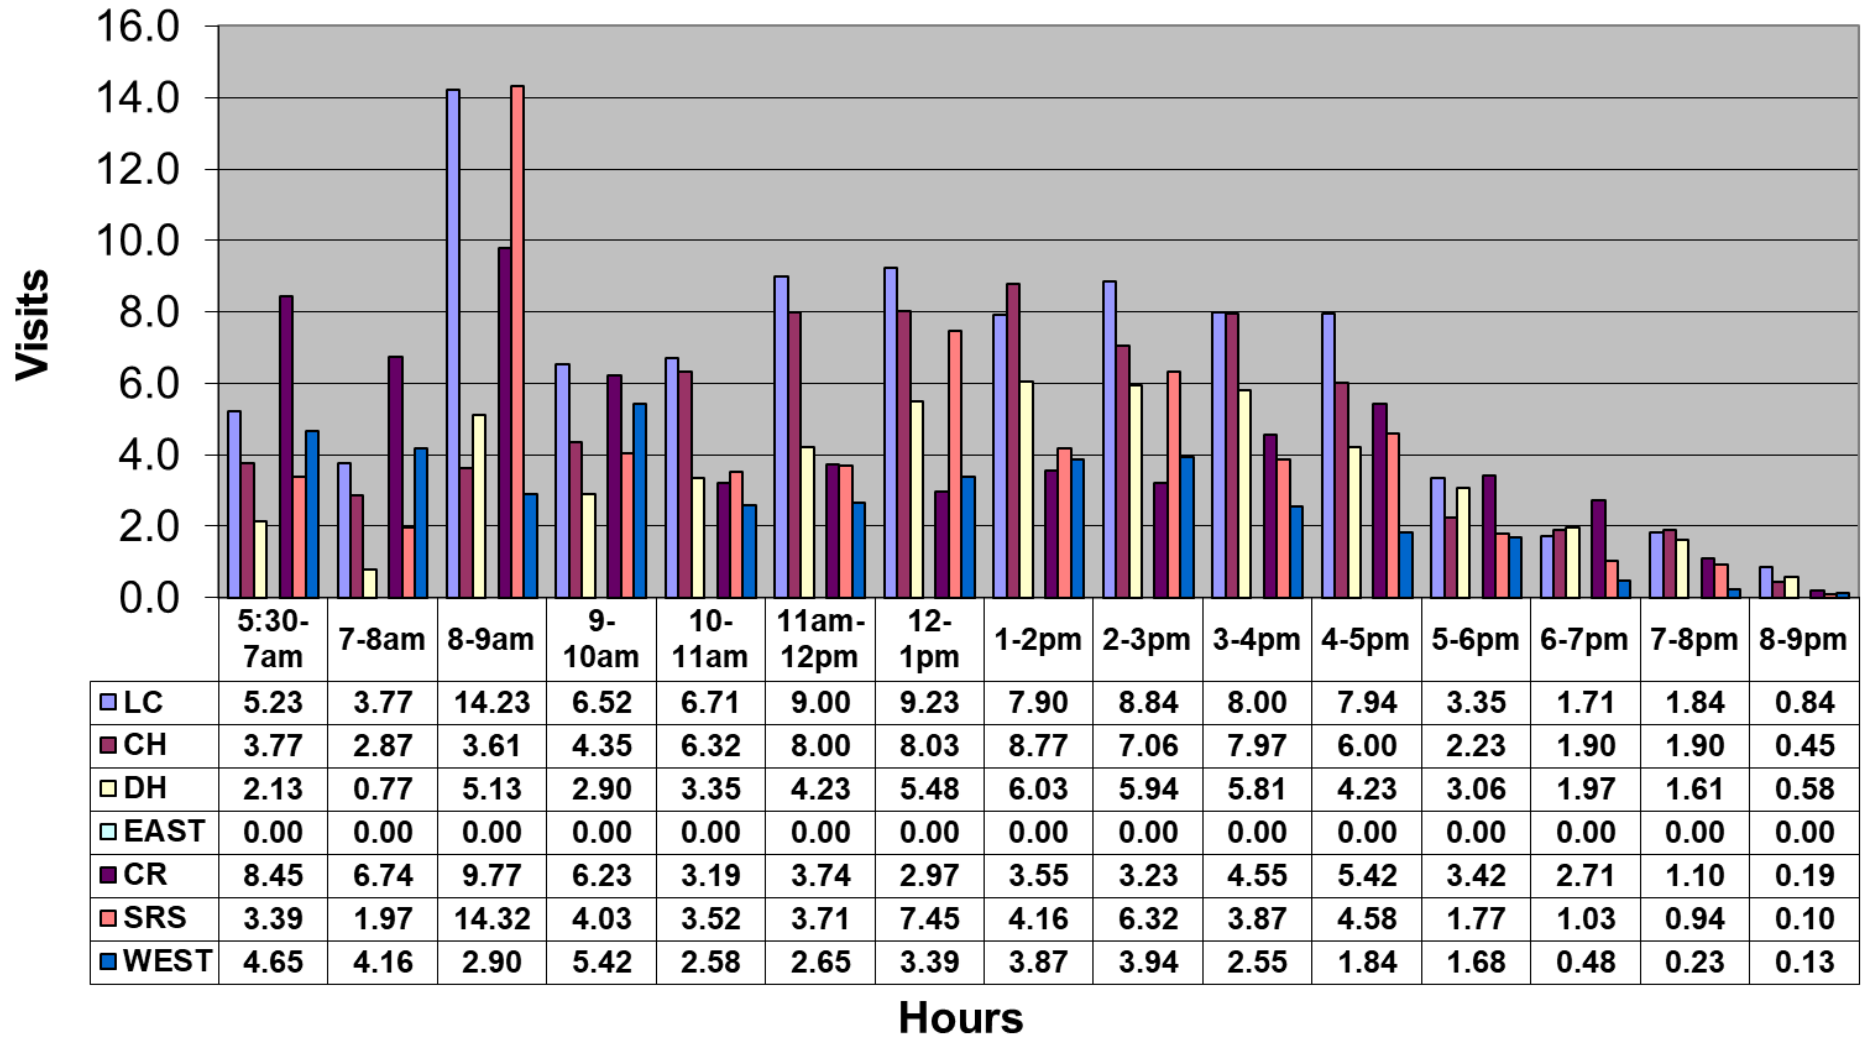

March 2022 - Pool Use by Hour - Major Centers

	LC	CH	DH	EC	CR	SRS	WEST
Total Visits	2948	2271	1650	0	2023	1896	1254
Avg Daily	95	73	53	0	65	61	40
Avg Hourly	6.14	4.73	3.43	0.00	4.21	3.95	2.61

March 2022 - Satellite Centers - Pool Use by Hour

Visits By Hour

	ABN	ABS	CP1	CP2	CV	MV
Total Visits	993	1182	1427	1379	1076	647
Avg Visits Per Day	32.03	38.13	46.03	44.48	34.71	20.87
Avg Visits Per Hour	2.07	2.46	2.97	2.87	2.24	1.35