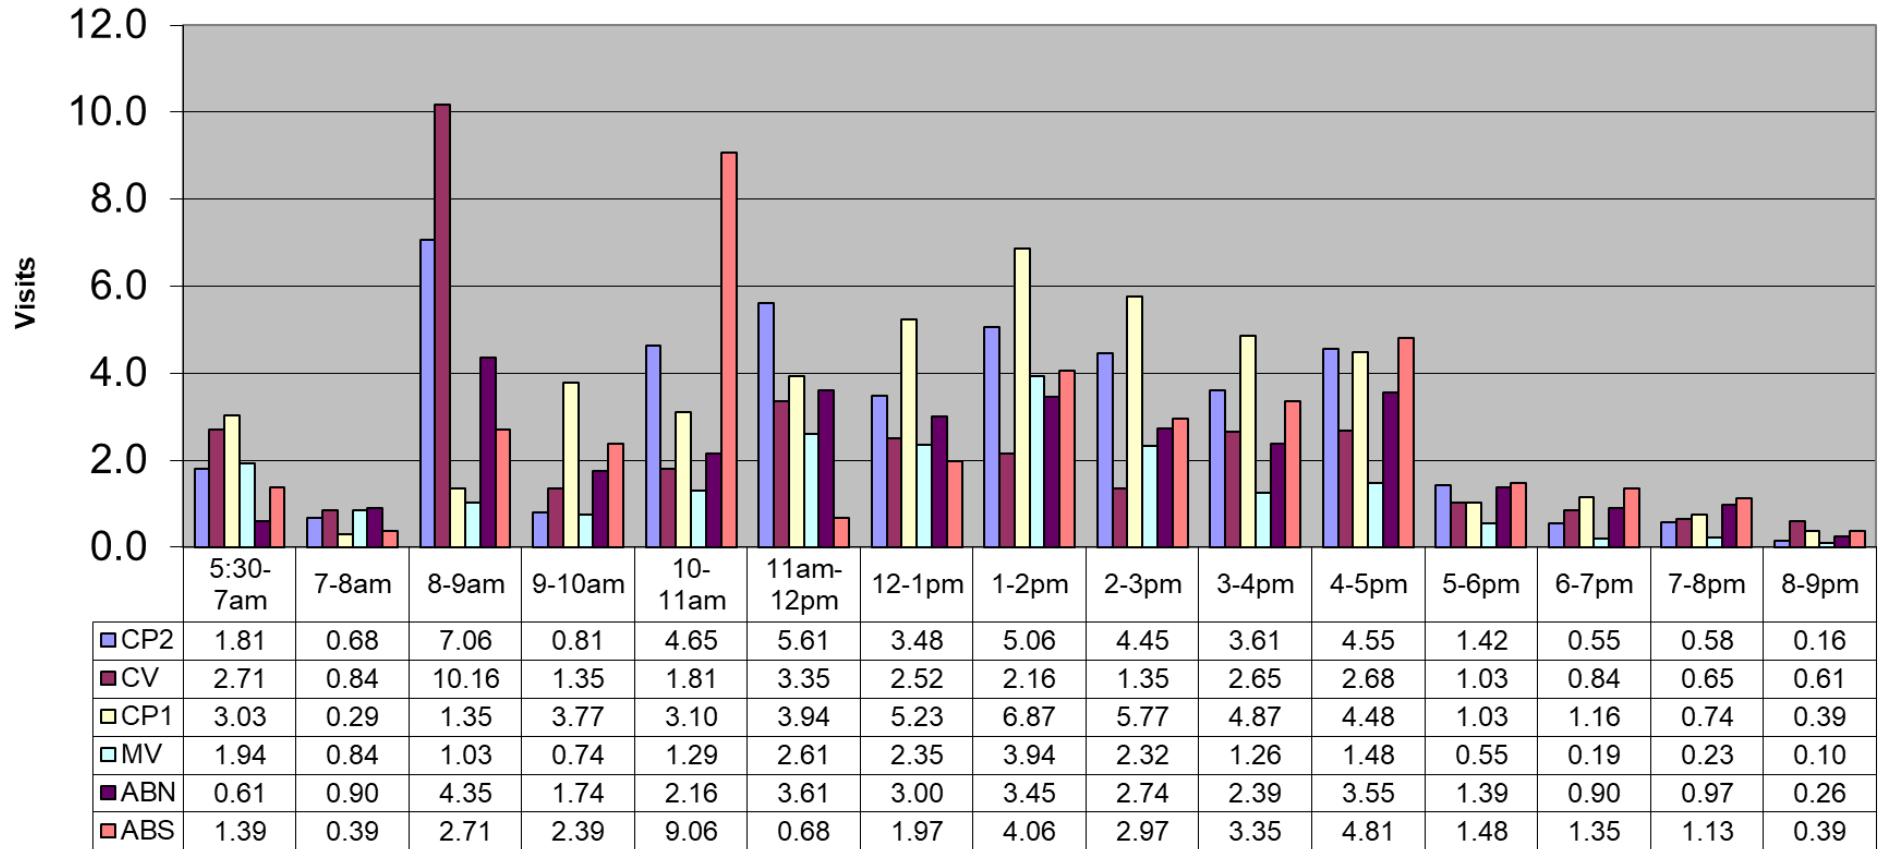

March 2022 - Pool Use by Hour - Major Centers

	LC	CH	DH	EC	CR	SRS	WEST
Total Visits	2948	2271	1650	0	2023	1896	1254
Avg Daily	95	73	53	0	65	61	40
Avg Hourly	6.14	4.73	3.43	0.00	4.21	3.95	2.61

March 2022 - Satellite Centers - Pool Use by Hour

Visits By Hour

	ABN	ABS	CP1	CP2	CV	MV
Total Visits	993	1182	1427	1379	1076	647
Avg Visits Per Day	32.03	38.13	46.03	44.48	34.71	20.87
Avg Visits Per Hour	2.07	2.46	2.97	2.87	2.24	1.35